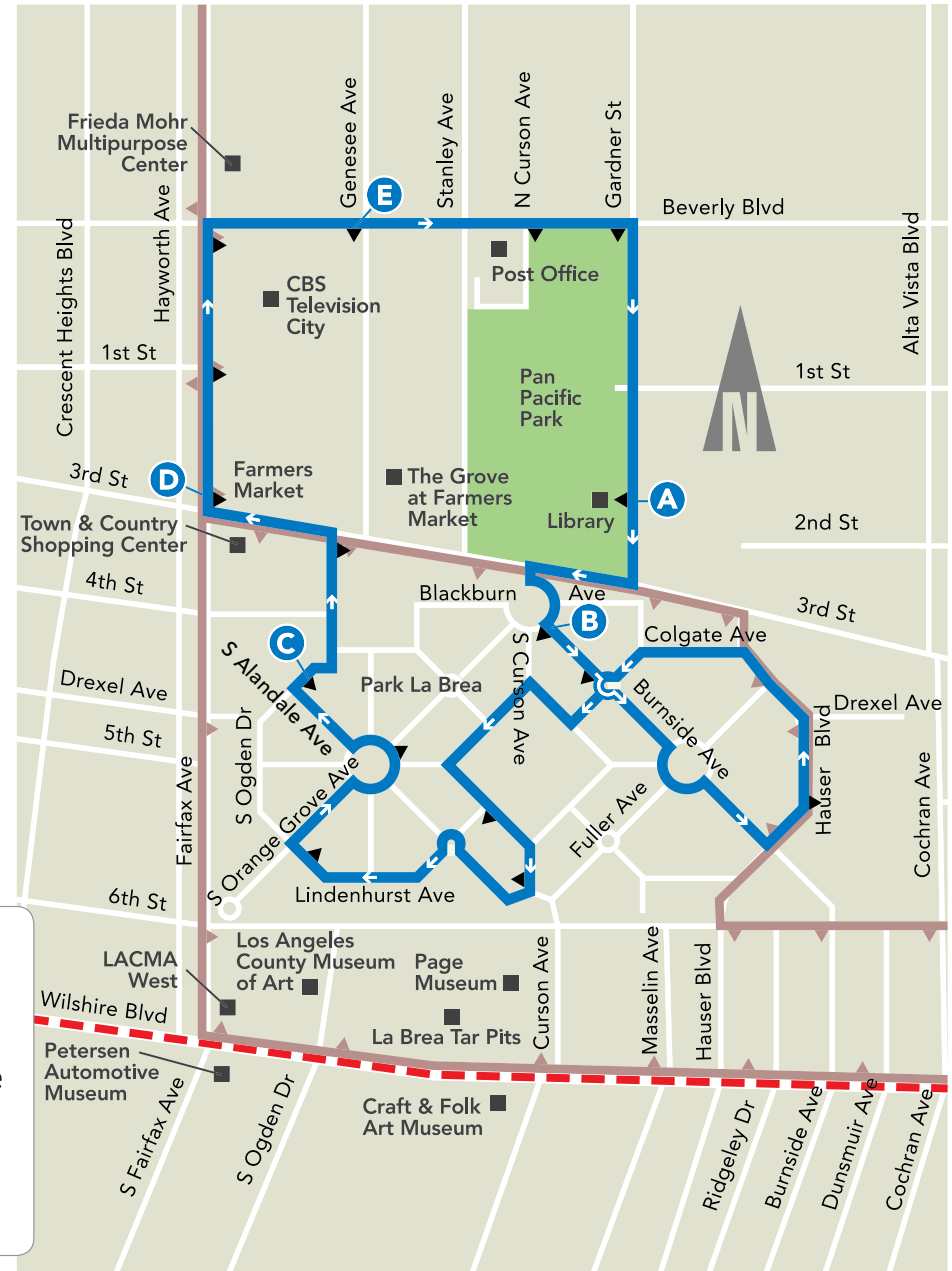

PARK LABREA CONNECTOR

EFFECTIVE APRIL, 2019
A PARTIR DEL ABRIL, 2019

SEMI-FIXED ROUTE SCHEDULE

	LIBRARY A	BURNSIDE/ CURSON B	OGDEN/ ALANDALE C	FAIRFAX/ 3rd D	BEVERLY/ GENESEE E
TUESDAY AND THURSDAY					
FIRST BUS	10:00AM	10:03	10:08	10:12	10:15
THEN EVERY					
20					
MINUTES					
UNTIL	:20 :40	:23 :43	:28 :48	:32 :52	:35 :55
LAST BUS	3:40PM	3:42	3:48	3:52	3:55

HOW TO READ YOUR CITYRIDE POCKET SCHEDULE

Locate a time point **A** on the map that is near where you want to board the bus. Find the same time point on the schedule under the direction you want to go. Listed below it are the times that the bus will be at that location.

- Cityride Park Le Brea Connector
- DASH Fairfax
- - - Metro Rapid Bus Route
- ▲ Bus Stop
- Points of Interest
- A** Time Point