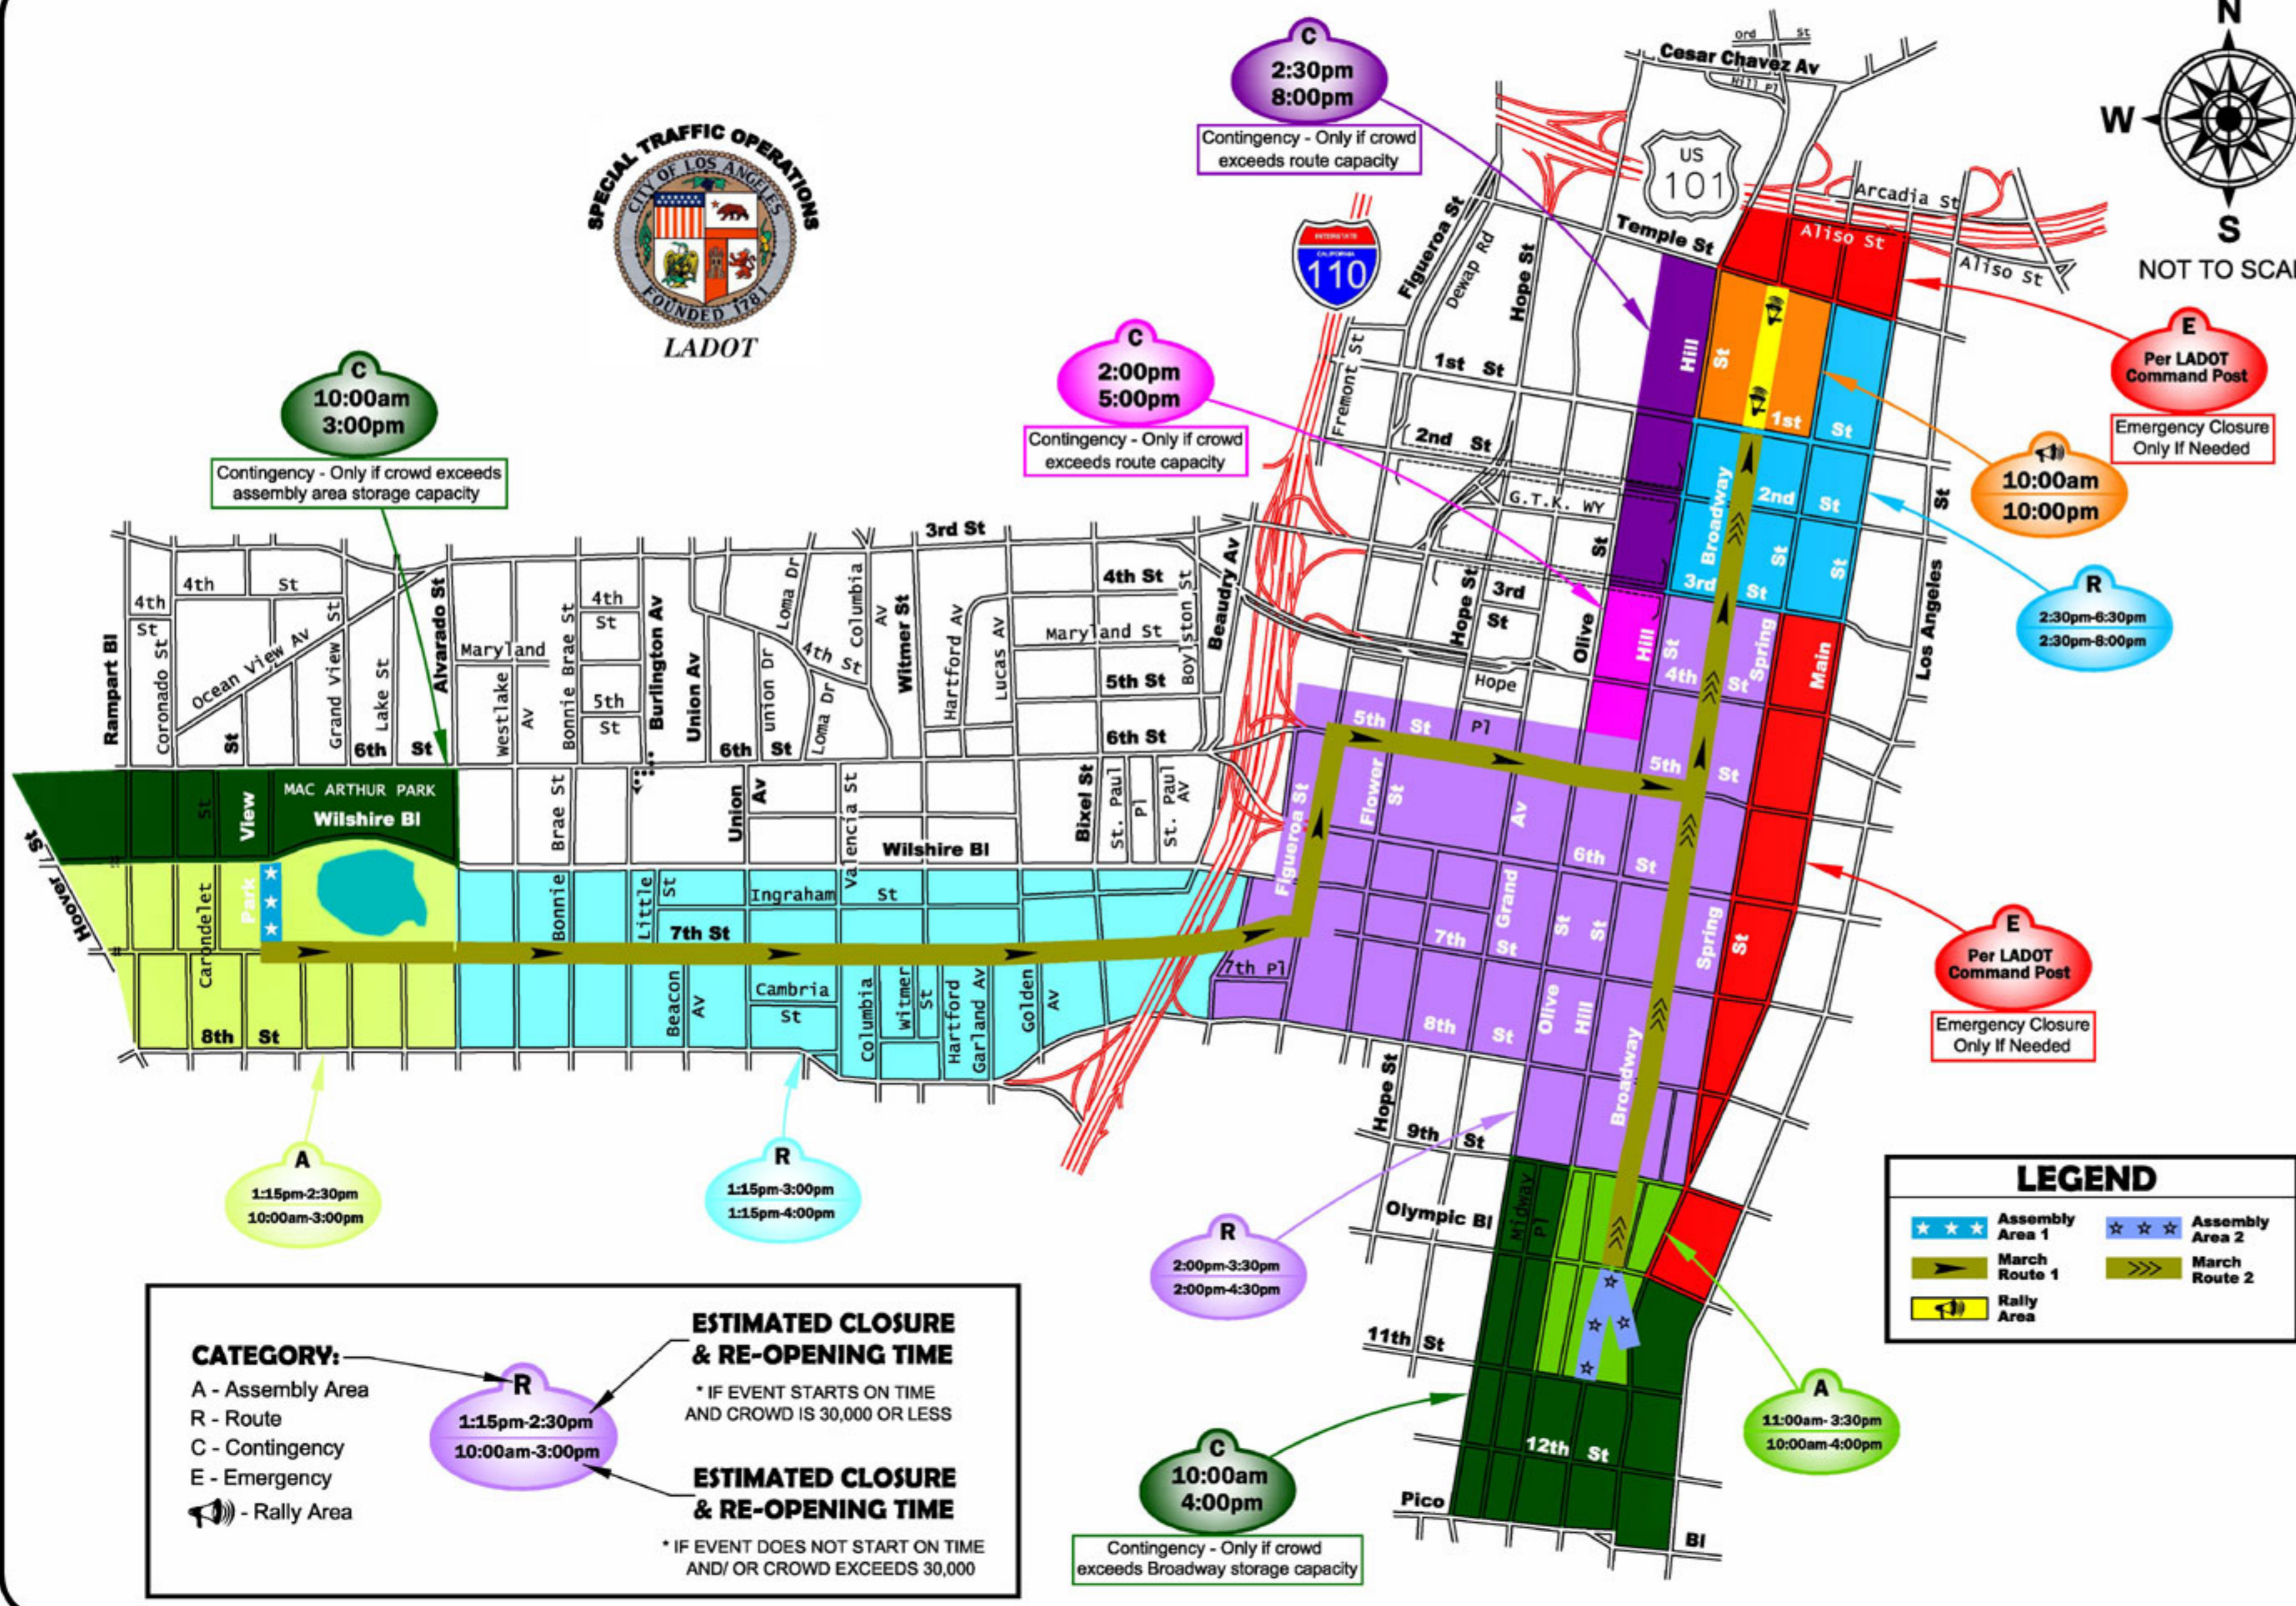

NOT TO SCALE

CATEGORY:
 A - Assembly Area
 R - Route
 C - Contingency
 E - Emergency
 📣 - Rally Area

ESTIMATED CLOSURE & RE-OPENING TIME
 * IF EVENT STARTS ON TIME AND CROWD IS 30,000 OR LESS

ESTIMATED CLOSURE & RE-OPENING TIME
 * IF EVENT DOES NOT START ON TIME AND/ OR CROWD EXCEEDS 30,000

LEGEND	
☆☆☆	Assembly Area 1
☆☆☆	Assembly Area 2
➔	March Route 1
➔➔➔	March Route 2
📣	Rally Area

MAY 1ST IMMIGRATION & LABOR MARCH AND RALLY
AREA CLOSURES AND TIMES