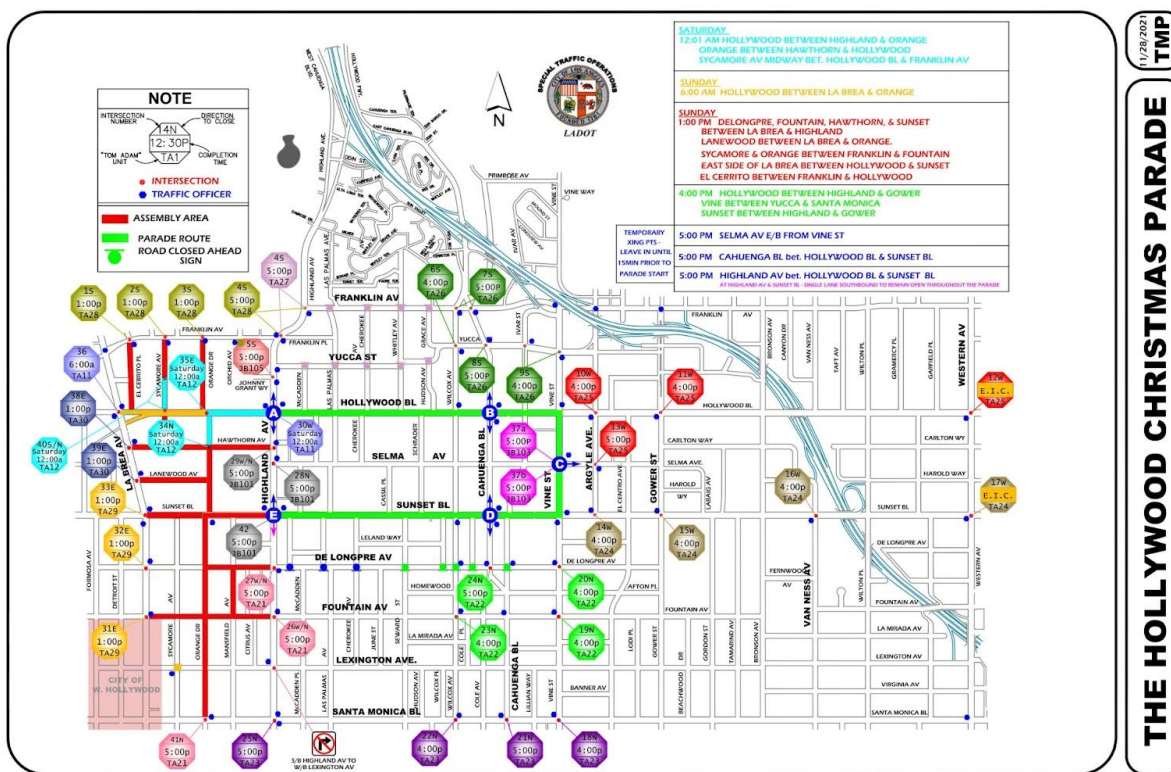

- Sunset Boulevard between Vine Street and Highland Avenue
- Franklin Avenue between La Brea Avenue and Highland Avenue (not closed, but restricted for parking)
- Santa Monica Boulevard between West Hollywood city limit and Gower Street
- Highland Avenue between Franklin Avenue and Sunset Boulevard
- Cahuenga Boulevard between Yucca Street and Hollywood Boulevard (west side of street only)
- Yucca Street between Gower Street and Argyle Street (north side of street only)

Freeway Closures: U.S. 101 Hollywood Freeway on Sun., Nov. 28:

- Northbound and southbound off-ramps of Cahuenga Boulevard and Highland Avenue will close at 3 p.m. and reopen at 10 p.m.

No Parking Sign Postings:

- On Tuesday, November 23, posting will begin on streets designated as No Parking for Sat., Nov. 27, Sun., Nov. 28, and Mon., Nov. 29.

Please pay attention to restricted parking on streets adjacent to the parade route for better traffic flow.